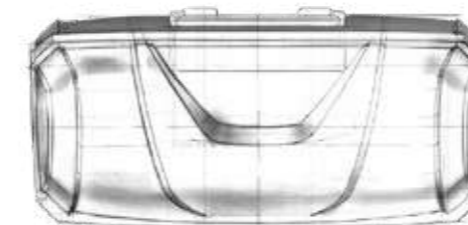

SPAZIO EXTRA
Extra space

PORTABICI SU CUI MONTA
Bike carriers on which it mounts

- Zephyr • Pure Instinct
- Siena (3/4 bici - 3/4 bikes)
- Parma (3/4 bici - 3/4 bikes)

MISURE/MEASURES

130 x 63 x 60 cm

CAPACITA'/CAPACITY