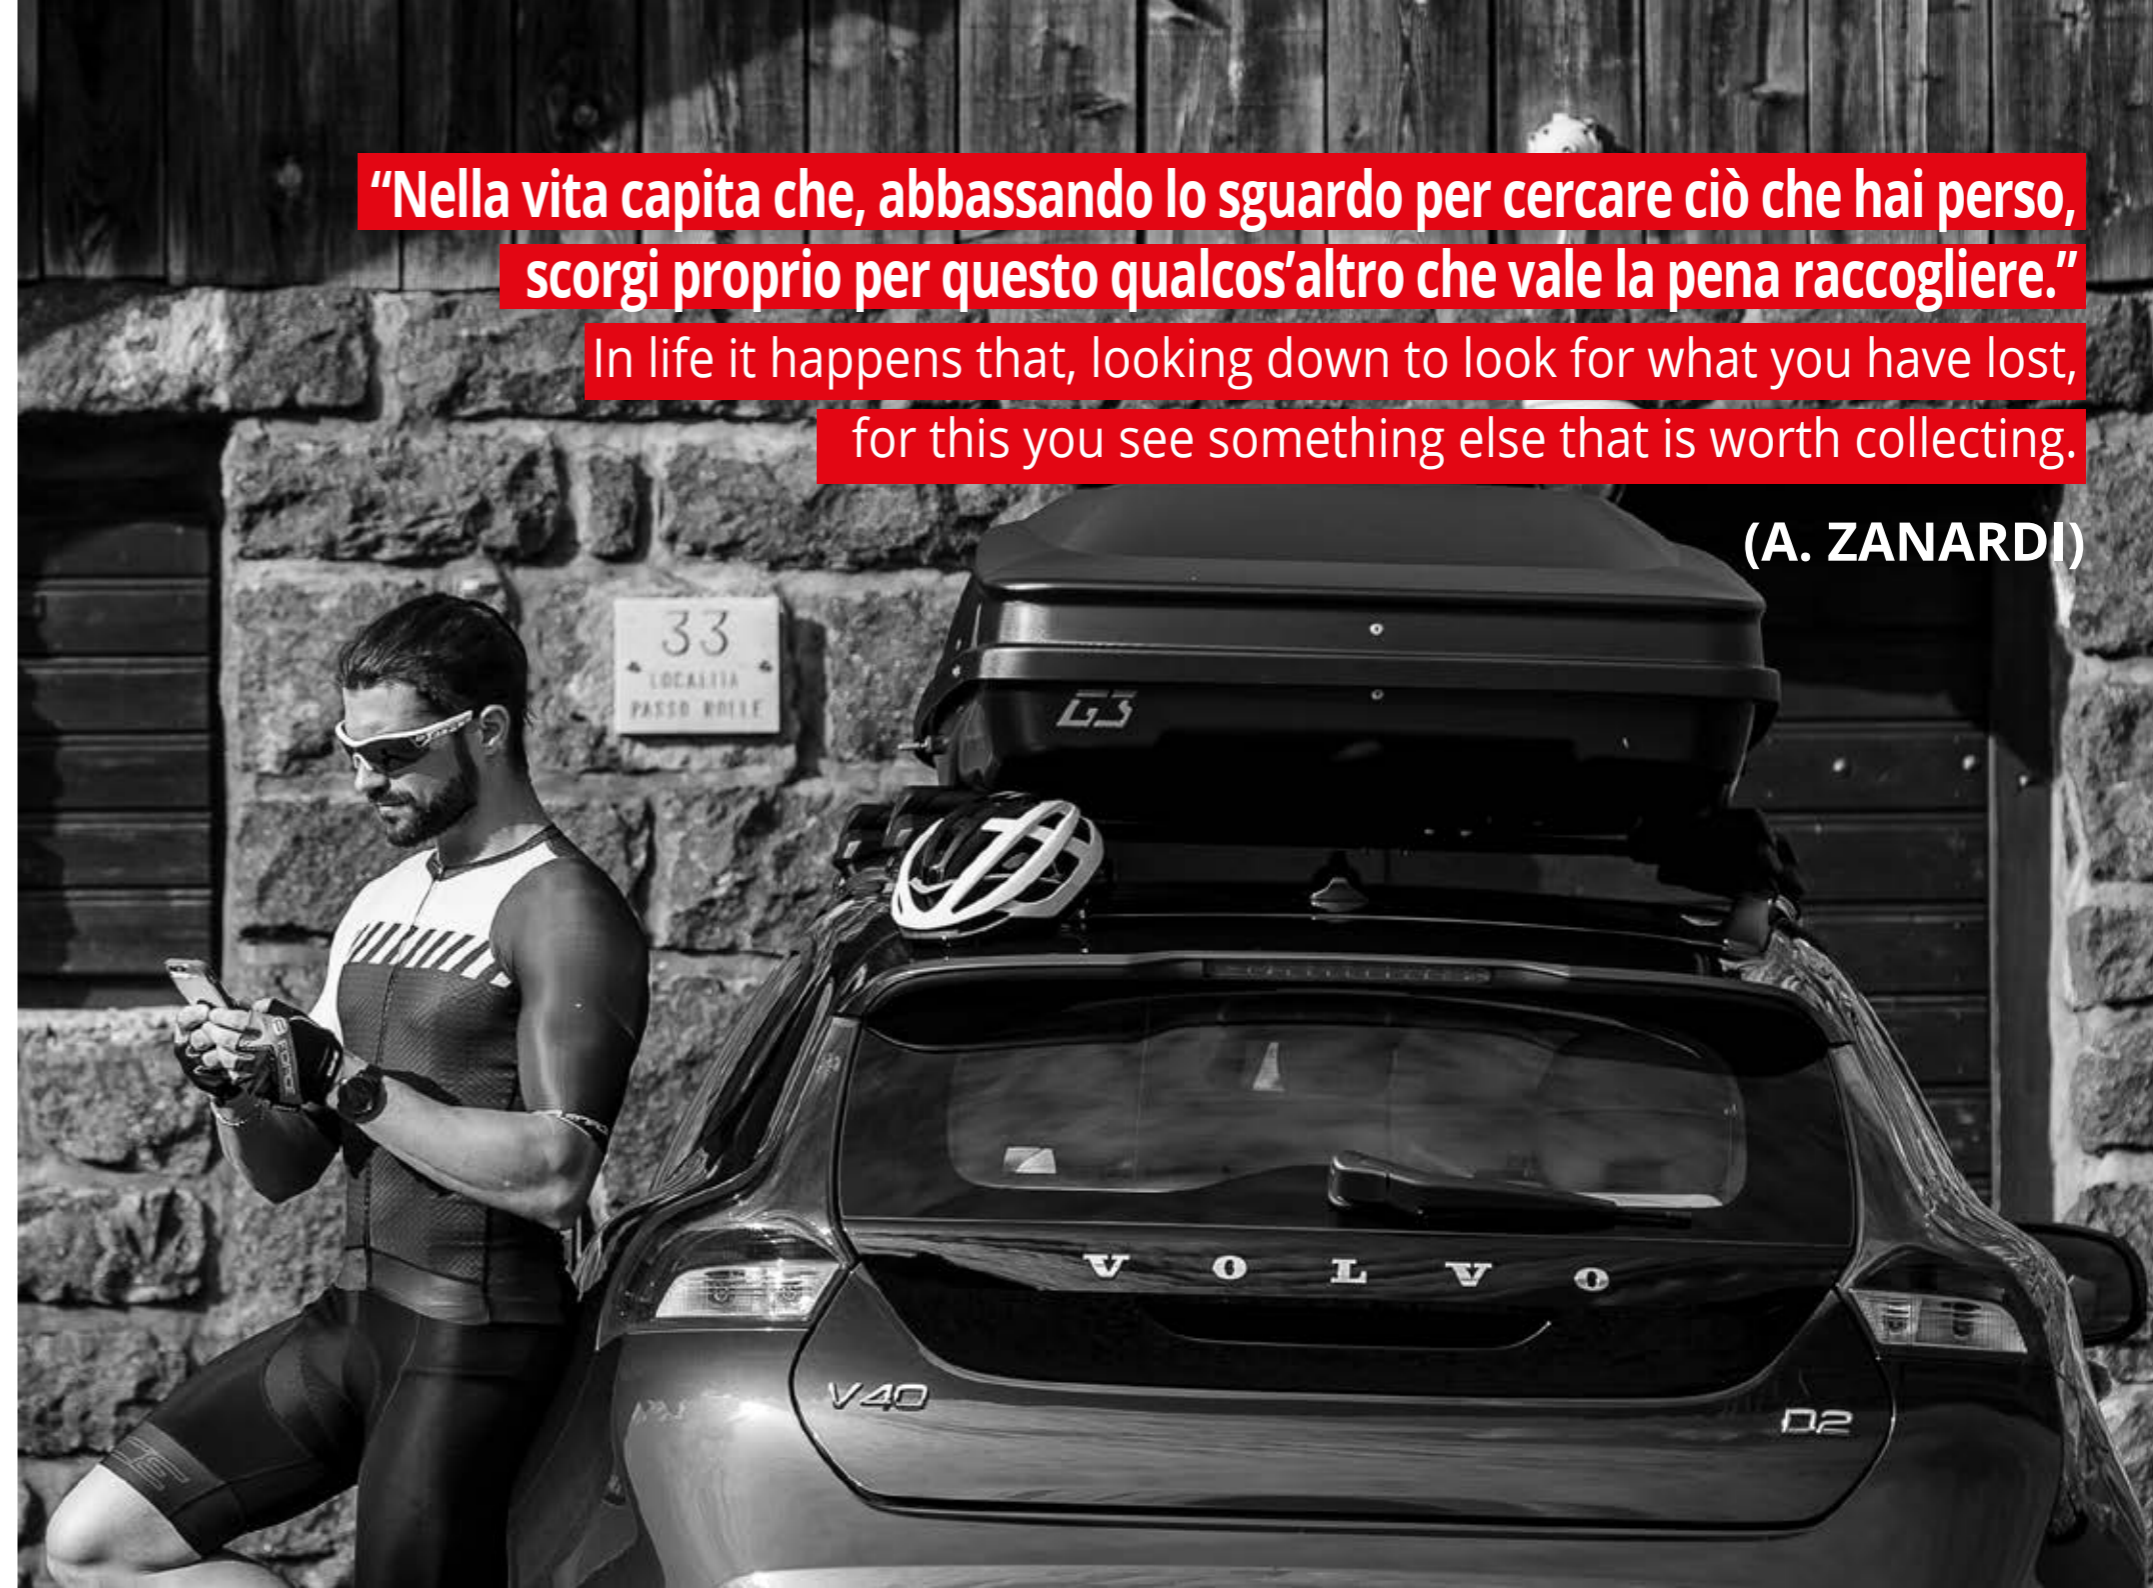

In life it happens that, looking down to look for what you have lost,

for this you see something else that is worth collecting.

(A. ZANARDI)

Box da tetto Roof boxes

Garantie
3
years

PS
MATERIAL

UV

EASYFIX