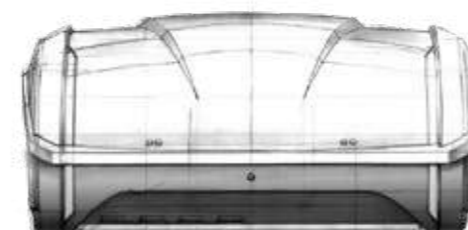

SPAZIO EXTRA
Extra space

PORTABICI SU CUI MONTA
Bike carriers on which it mounts

- Zephyr • Pure Instinct
- Siena (3/4 bici - 3/4 bikes)
- Parma (3/4 bici - 3/4 bikes)

MISURE/MEASURES

130 x 63 x 60 cm

CAPACITA'/CAPACITY