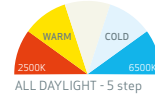

Kit in bag

CM ESSENTIAL	
Product number	49.0220
Content	I-MATCH 3 MINIMATCH MULTIMATCH R
Dimensions	290 x 100 x 190 mm
Net weight	1.755 kg
Price	€ 319.90