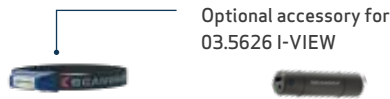

Headlamps

	A ZONE 2	A ZOOM	A NIGHT VIEW
Product number	03.5850	03.5627	03.5438
Light source	COB LED	LED	Ultra high CRI + COB LED
LED performance, lumen/W	155	120	100
Luminous flux, lumen	20/100/200 (Step 1/2/3)	10/80/220 (Step 1/2/3)	80-160
Adjustable light output	3 levels	3 levels	2 levels
Beam angle	120° / 60°	10° / 60°	120° / 60°
CRI	Ra > 80	Ra > 80	Ra > 80
CCT	6000 K	6000 K	6000 K RED 632 nm
Operating time with max. lumen, h	2	4.5	2.5
Operating time with min. lumen, h	22	19	5
Charging time, h	2.5	2.5	4
Battery	3.7 V / 1200 mAh Li-ion	3.7 V / 2000 mAh Li-ion	3.8 V / 1600 mAh Li-ion
Protection class	IP54	IP54	IP65
Impact protection	IK07	IK07	IK07
Impact resistance	1 m	1 m	1 m
Cable	1 m USB	1 m USB	1 m USB
Operating voltage AC	-	-	-
Charging voltage/current DC	5 V / 1 A	5 V / 1 A	5 V / 1 A
Power consumption	Max 2.5 W	Max 5.5 W	Max 3 W
Charger incl.	No	No	Country depended
Temperature	-10 to +40 °C	-10 to +40 °C	-10 to +40 °C
Dimensions	84 x 31 x 37 mm	78 x 46.4 x 46.6 mm	105 x 52 x 43 mm
Net weight	75 g	109 g	130 g
Price	€ 39.90	€ 29.90	€ 84.90

Optional accessory for 03.5626 I-VIEW

	A I-VIEW	C POWERBANK
Product number	03.5626	03.5782
Light source	COB LED	-
LED performance, lumen/W	175	-
Luminous flux, lumen	40-400	-
Adjustable light output	Stepless	-
Beam angle	120° / 60°	-
CRI	Ra > 80	-
CCT	6000 K	-
Operating time with max. lumen, h	1.5	-
Operating time with min. lumen, h	15	-
Charging time, h	3.5	3
Battery	3.8 V / 1600 mAh Li-ion	3.65 V / 4000 mAh
Protection class	IP65	IP20
Impact protection	IK07	IK07
Impact resistance	1 m	1 m
Cable	1 m USB	Spiral cable
Operating voltage AC	-	-
Charging voltage/current DC	5 V / 1 A	5 V / 2 A
Power consumption	Max 3.25 W	Max 8 W
Charger incl.	No	-
Temperature	-10 to +40 °C	-10 to +40 °C
Dimensions	100 x 50 x 38 mm	ø28 x 103 mm
Net weight	100 g	132 g
Price	€ 71.90	€ 29.90