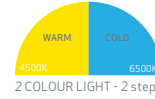

Kit in bag

CM ESSENTIAL	
Product number	49.0220
Content	I-MATCH 3 MINIMATCH MULTIMATCH R
Dimensions	290 x 100 x 190 mm
Net weight	1.755 kg
Price	€ 319.90